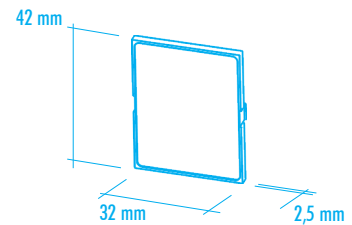

SENZA CORNICE/WITHOUT FRAME

Accessori pannelli / Accessories panels

CODICE/CODE	UTILIZZABILE CON / TO BE USED WITH	DESCRIZIONE/DESCRIPTION
P05020201P.BL	53/H53	Pannello con ganci grigio 2M con cornice / Panel with hooks, grey 2M with frame
P05020201F.BL	53/H53	Pannello con ganci grigio 2M senza cornice / Panel, with hooks, grey 2M without frame
P05020721P	53/H53	Pannello con ganci policarbonato trasparente 2M con cornice / Panel, with hooks transp. polycarb. 2M with frame
P05020721F	53/H53	Pannello con ganci policarb. trasp. 2M senza cornice / Panel, with hooks, transparent polycarbonate 2M without frame
P05020821P	53/H53	Pannello con ganci policarb. rosso trasp. 2M con cornice / Panel, with hooks red, transparent polycarbonate 2M with frame
P05020821F	53/H53	Pannello con ganci policarb. rosso trasp. 2M senza cornice / Panel, with hooks, red transp. polycarb. 2M without frame
P05020721R	H68	Pannello con cerniere policarbonato trasparente 2M / Panel, with hinges, transparent polycarbonate 2M
P05020835S	H68	Pannello plexiglass rosso trasparente 2M / Panel, red transparent plexiglass 2M
P05020735S	H68	Pannello plexiglass trasparente 2M / Panel, transparent plexiglass 2M