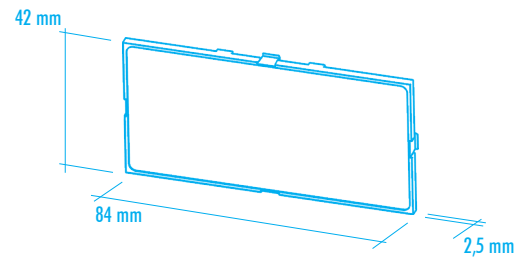

SENZA CORNICE/WITHOUT FRAME

Accessori pannelli / Accessories panels

CODICE/CODE	UTILIZZABILE CON / TO BE USED WITH	DESCRIZIONE/DESCRIPTION
P05050201P.BL	53 / H53	Pannello con ganci grigio 5M con cornice / Panel with hooks, grey 5M with frame
P05050721P.BL	53 / H53	Pannello con ganci policarbonato trasparente 5M con cornice / Panel, with hooks, transp. polycarb. 5M with frame
P05050821P	53 / H53	Pannello con ganci policarb. rosso trasp. 5M con cornice / Panel, with hooks, red transparent polycarbonate 5M with frame
P05050201F	53 / H53	Pannello con ganci grigio 5M senza cornice / Panel with hooks, grey 5M without frame
P05050721F	53 / H53	Pannello con ganci policarbonato trasparente 5M senza cornice / Panel, with hooks, transp. polycarb. 5M without frame
P05050821F	53 / H53	Pannello con ganci policarb. rosso trasp. 5M senza cornice / Panel, with hooks, red transparent polycarbonate 5M without frame