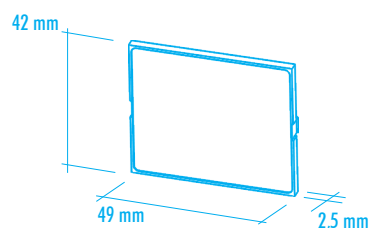

CON CERNIERA/WITH HINGES

Accessori pannelli / Accessories panels

CODICE/CODE	UTILIZZABILE CON / TO BE USED WITH	DESCRIZIONE/DESCRIPTION
P05030201P.BL	53/H53	Pannello con ganci grigio 3M con cornice / Panel with hooks, grey 3M with frame
P05030201F.BL	53/H53	Pannello con ganci grigio 3M senza cornice / Panel, with hooks, grey 3M without frame
P05030721P	53/H53	Pannello con ganci policarbonato trasparente 3M con cornice / Panel, with hooks, transp. polycarb. 3M with frame
P05030721F	53/H53	Pannello con ganci policarb. trasp. 3M senza cornice / Panel, with hooks, transparent polycarbonate 3M without frame
P05030821P	53/H53	Pannello con ganci policarb. rosso trasp. 3M con cornice / Panel, with hooks, red transparent polycarbonate 3M with frame
P05030821F	53/H53	Pannello con ganci policarb. rosso trasp. 3M senza cornice / Panel, with hooks, red transp. polycarb. 3M without frame
P05030721R	H68	Pannello con cerniere policarbonato trasparente 3M / Panel, with hinges, transparent polycarbonate 3M
P05030835S	H68	Pannello plexiglass rosso trasparente 3M / Panel, red transparent plexiglass 3M
P05030735S	H68	Pannello plexiglass trasparente 3M / Panel, transparent plexiglass 3M