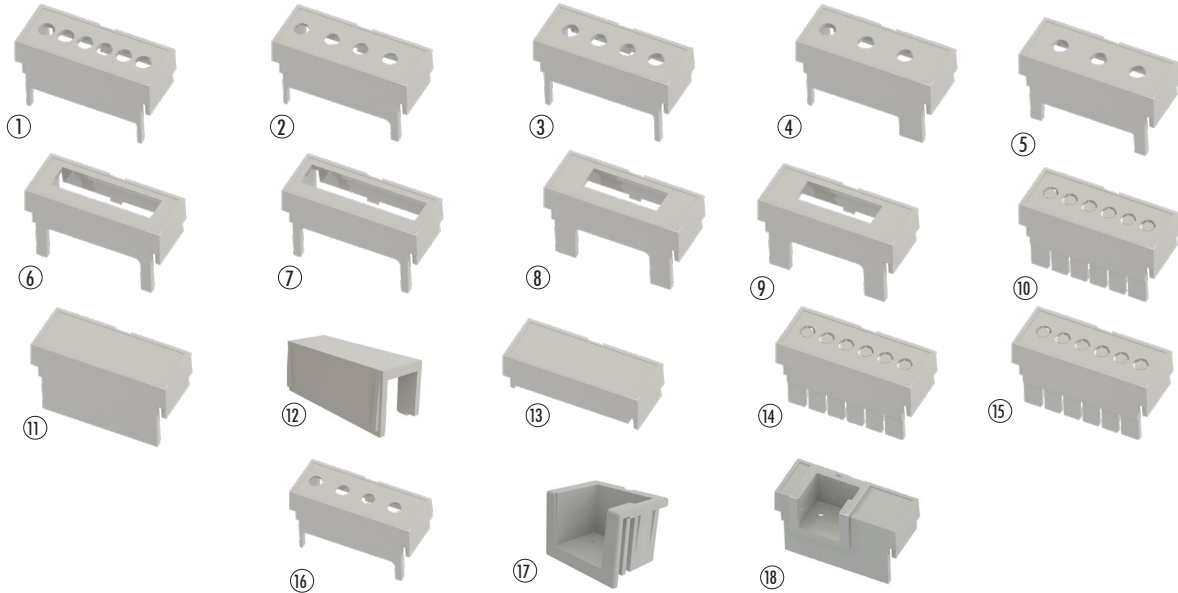

COPRIMORSETTI

Documentazione tecnica generale

Materiale: PC/ABS Autoestinguente UL94V0

Colore: Grigio RAL 7035

CARATTERISTICHE

Italtronic propone moltissime varianti dei coprimorsetti per ogni dimensione dei contenitori MODULBOX; circa 12 versioni STANDARD per ogni dimensione e MOLTISSIME VERSIONI SPECIALI.

2M Serie/Series

Accessori coprimorsetti preforati / Accessories pre-holed terminal covers

CODICE / CODE	N°	RIF/REF	DESCRIZIONE/DESCRIPTION
PO5020201T.BL	①	P05	Coprimorsetto preforato passo 5,08 6 vie 2M P05/Terminal block cover preholed pitch 5,08 6 poles 2M P05
PO5020204T.BL	②	P7.5	Coprimorsetto preforato passo 7,65 4 vie 2M P7,5/Terminal block cover preholed pitch 7,65 4 poles 2M P7,5
PO5020207T.BL	③	P7.5C	Coprimorsetto preforato passo 7,65 centrato 4 vie 2M P7,5C/Terminal block cover preholed pitch 7,65 centrated 4 poles 2M P7,5C
PO5020202T.BL	④	P10	Coprimorsetto preforato passo 10,16 3 vie 2M P10/Terminal block cover preholed pitch 10,16 3 poles 2M P10
PO5020208T.BL	⑤	P10C	Coprimorsetto preforato passo 10,16 centrato 3 vie 2M P10C/Terminal block cover preholed pitch 10,16 centrated 3 poles 2M P10C

Accessori coprimorsetti preforati per morsetti 25A / Accessories pre-holed terminal covers 25A

CODICE / CODE	N°	RIF/REF	DESCRIZIONE/DESCRIPTION
PO5020210T.BL	⑥	P6,35I	Coprimorsetto preforato passo 6,35 4 vie 2M P6,35I/Terminal block cover preholed pitch 6,35 4 poles 2M P6,35I
PO5020209T.BL	⑦	P9,52I	Coprimorsetto preforato passo 9,52 3 vie 2M P9,52I/Terminal block cover preholed pitch 9,52 3 poles 2M P9,52I
PO5020212T.BL	⑧	P6,35R	Coprimorsetto preforato passo 6,35 3 vie 2M P6,35R/Terminal block cover preholed pitch 6,35 3 poles 2M P6,35R
PO5020211T.BL	⑨	P9,52R	Coprimorsetto preforato passo 9,52 2 vie 2M P9,52R/Terminal block cover preholed pitch 9,52 2 poles 2M P9,52R

Accessori coprimorsetti preincisi / Accessories pre-marked terminal covers

CODICE / CODE	N°	RIF/REF	DESCRIZIONE/DESCRIPTION
PO5020203T.BL	⑩	P05P	Coprimorsetto preinciso passo 5,08 6 vie 2M P05P/Terminal block cover premarked pitch 5,08 6 poles 2M P05P

Accessori coprimorsetti senza foratura / Accessories terminal covers without holes

CODICE / CODE	N°	RIF/REF	DESCRIZIONE/DESCRIPTION
PO5020206T.BL	⑪	PN	Coprimorsetto senza foratura 2M PN/Terminal block cover without hole 2M PN
05.150N000	⑫		Coprimorsetto modulare 2M solo serie 53/Modular terminal cover 2M only series 53

Accessori coprimorsetti per sconnettibili / Accessories terminal covers for plug-in connectors

CODICE / CODE	N°	RIF/REF	DESCRIZIONE/DESCRIPTION
PO5020213T.BL	⑬	PLUG-IN	Coprimorsetto 2M plug-in/Terminal block cover 2M plug-in

Accessori speciali / Special accessory