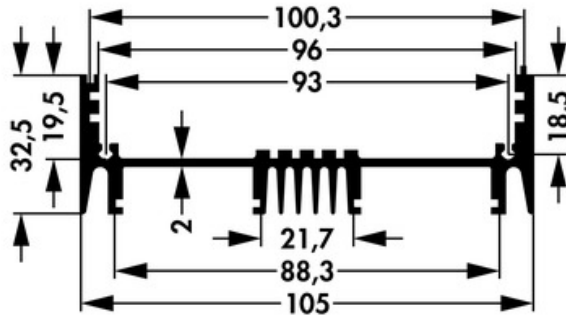

Data sheet Product KO_K2_

Cases>Combination cases

Features

length:	100 mm / 120 mm / 160 mm / 200 mm / 220 mm / 234 mm
surface:	<ul style="list-style-type: none"> • black anodised • natural colour anodised • case profile SA, cover panels ME • transparent passivated

Technical Drawing

height:	32.45 mm
width:	105 mm
D:	100.3 mm