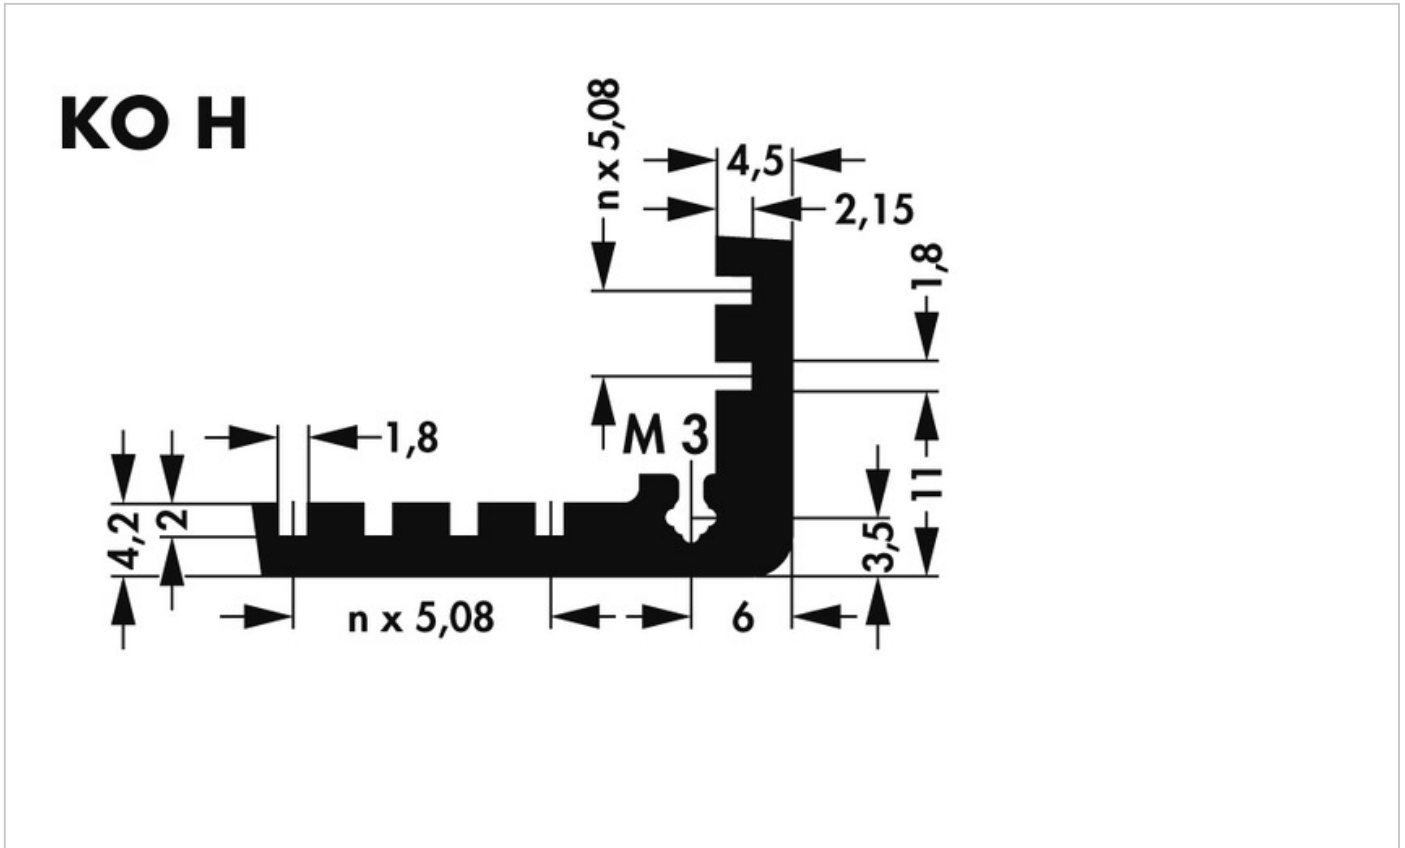

Data sheet Product KO_H7_

Cases>Combination cases

Features

length:	100 mm / 120 mm / 160 mm / 200 mm / 220 mm / 234 mm
surface:	<ul style="list-style-type: none"> • black anodised • natural colour anodised • case profile SA, cover panels ME • transparent passivated

Technical Drawing

height:	47.5 mm
width:	105 mm
D:	100.3 mm

Further Information

Fischer Elektronik GmbH & Co. KG
 DEUTSCHLAND • GERMANY • ALLEMAGNE

Nottebohmstraße 28
 58511 Lüdenscheid

Telefon +49 2351 435-0
 Telefax +49 2351 45754