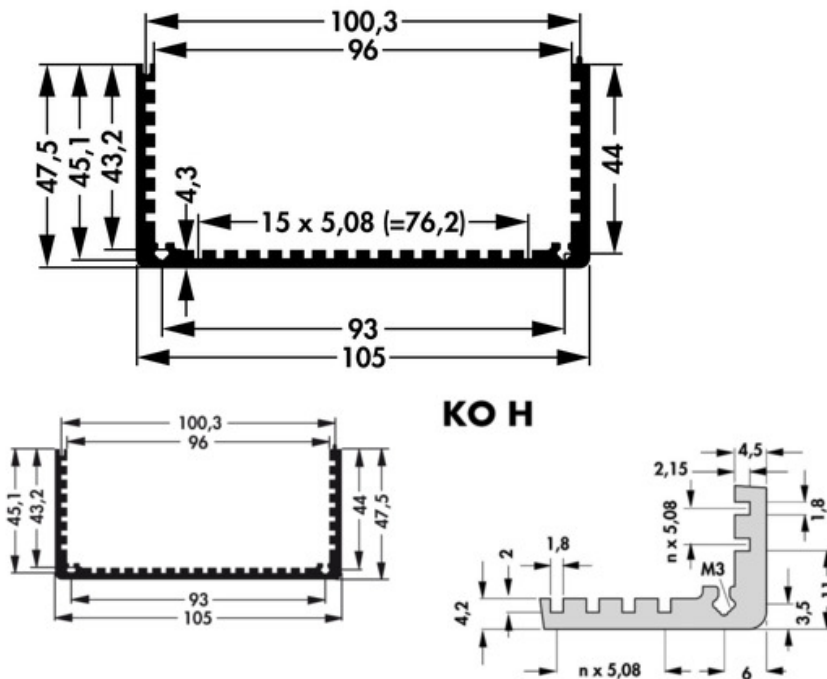

Data sheet Product KO_H7_

Cases>Combination cases

Features

length:	100 mm / 120 mm / 160 mm / 200 mm / 220 mm / 234 mm
surface:	<ul style="list-style-type: none"> • black anodised • natural colour anodised • case profile SA, cover panels ME • transparent passivated

Technical Drawing

height:	47.5 mm
width:	105 mm
D:	100.3 mm

Further Information

Fischer Elektronik GmbH & Co. KG
 DEUTSCHLAND • GERMANY • ALLEMAGNE

Nottebohmstraße 28
 58511 Lüdenscheid

Telefon +49 2351 435-0
 Telefax +49 2351 45754