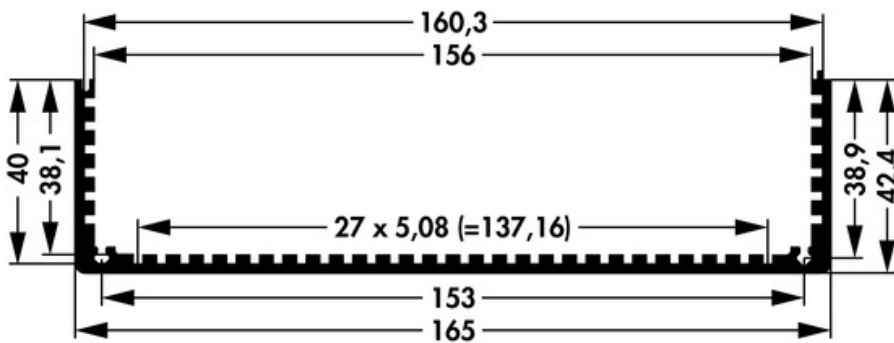

Data sheet Product KO_HL6_

Cases>Combination cases

Features

length:	100 mm / 120 mm / 160 mm / 200 mm / 220 mm / 234 mm
surface:	<ul style="list-style-type: none"> • black anodised • natural colour anodised • case profile SA, cover panels ME • transparent passivated

Technical Drawing

height:	42.4 mm
width:	165 mm
D:	160.3 mm