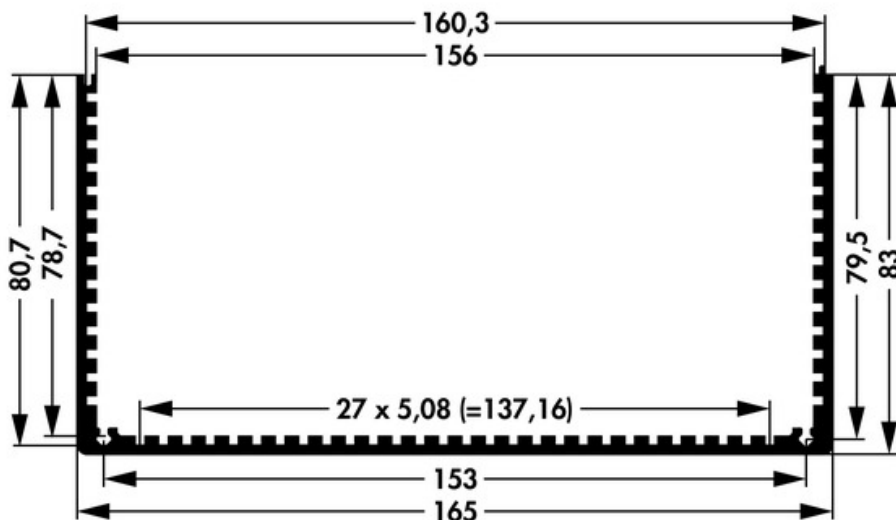

Data sheet Product KO_HL14_

Cases>Combination cases

Features

length:	100 mm / 120 mm / 160 mm / 200 mm / 220 mm / 234 mm
surface:	<ul style="list-style-type: none"> • black anodised • natural colour anodised • case profile SA, cover panels ME • transparent passivated

Technical Drawing

height:	83.03 mm
width:	165 mm
D:	160.3 mm