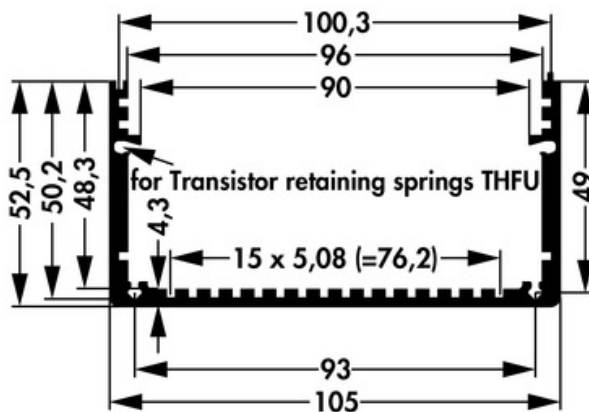

Data sheet Product KO_F3_

Cases>Combination cases

Features

length:	100 mm / 120 mm / 160 mm / 200 mm / 220 mm / 234 mm
surface:	<ul style="list-style-type: none"> • black anodised • natural colour anodised • case profile SA, cover panels ME • transparent passivated

Technical Drawing

height:	52.5 mm
width:	105 mm
D:	100.3 mm