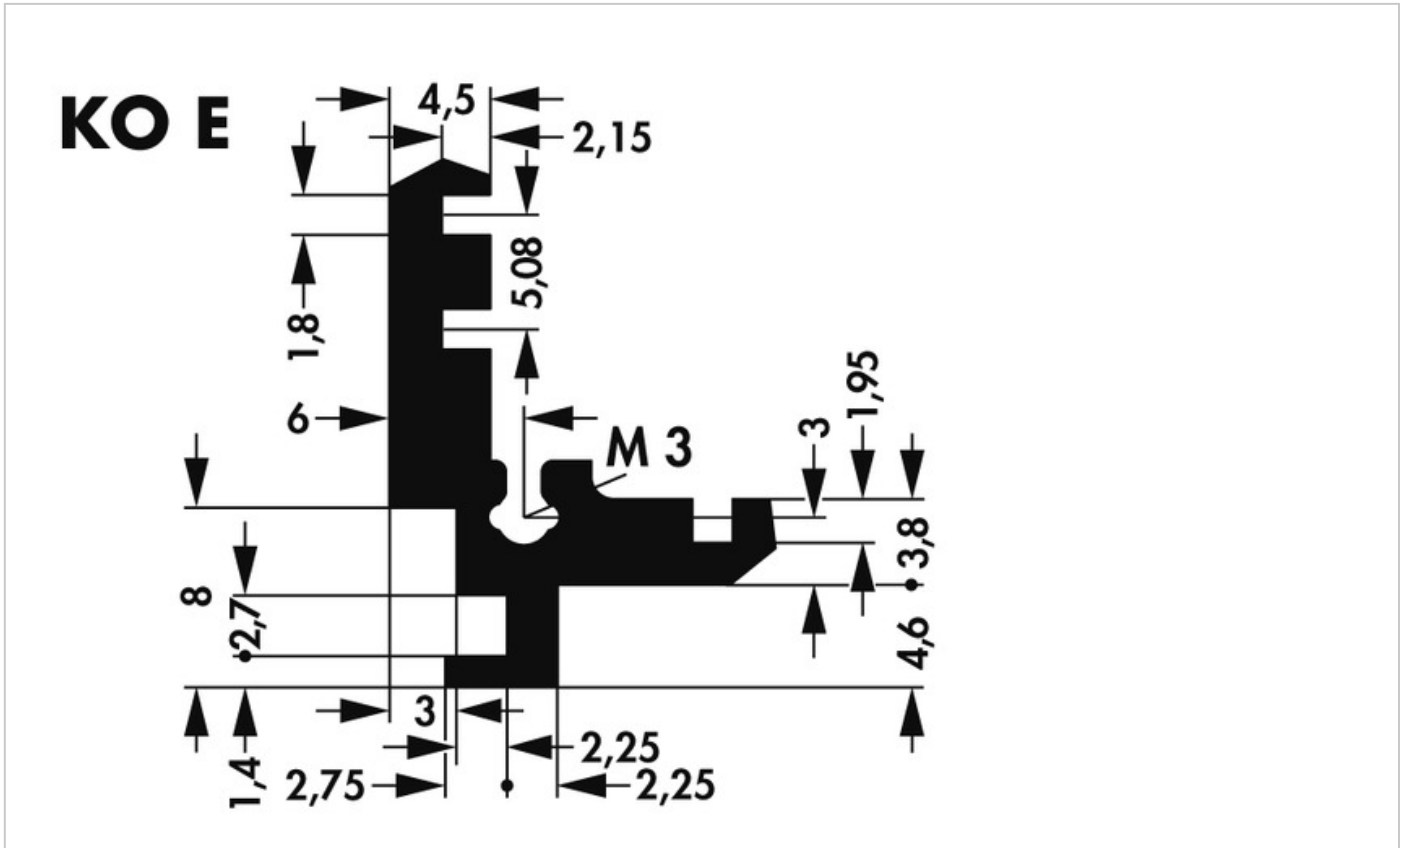

Data sheet Product KO_E2_

Cases>Combination cases

Features

length:	100 mm / 120 mm / 160 mm / 200 mm / 220 mm / 234 mm
surface:	<ul style="list-style-type: none"> • black anodised • natural colour anodised • case profile SA, cover panels ME • transparent passivated

Technical Drawing

height:	25.35 mm
width:	105 mm
D:	100.3 mm

Further Information

Fischer Elektronik GmbH & Co. KG
DEUTSCHLAND • GERMANY • ALLEMAGNE

Nottebohmstraße 28
58511 Lüdenscheid

Telefon +49 2351 435-0
Telefax +49 2351 45754