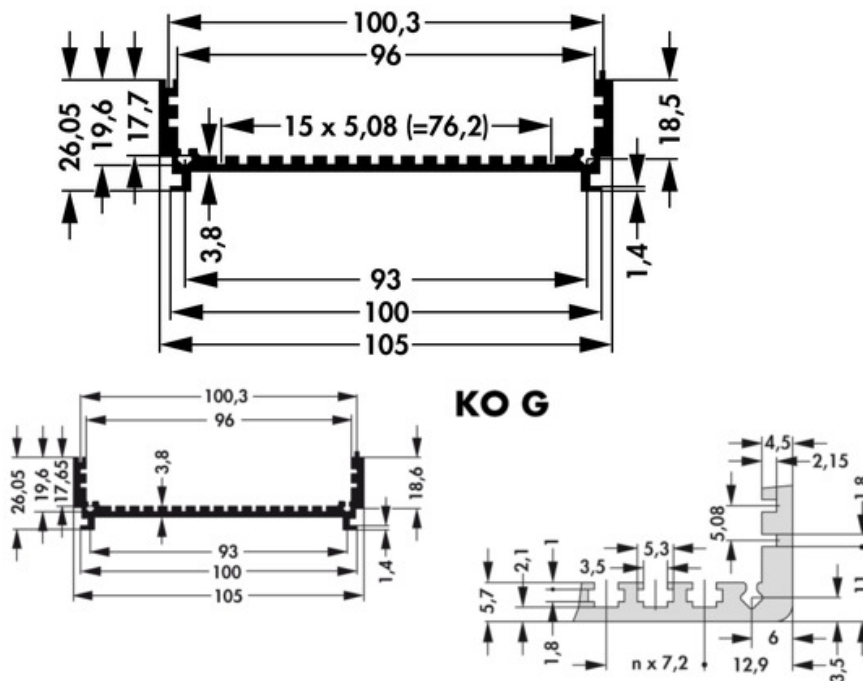

Data sheet Product KO_E2_

Cases>Combination cases

Features

length:	100 mm / 120 mm / 160 mm / 200 mm / 220 mm / 234 mm
surface:	<ul style="list-style-type: none"> • black anodised • natural colour anodised • case profile SA, cover panels ME • transparent passivated

Technical Drawing

height:	25.35 mm
width:	105 mm
D:	100.3 mm

Further Information

Fischer Elektronik GmbH & Co. KG
DEUTSCHLAND • GERMANY • ALLEMAGNE

Nottebohmstraße 28
58511 Lüdenscheid

Telefon +49 2351 435-0
Telefax +49 2351 45754